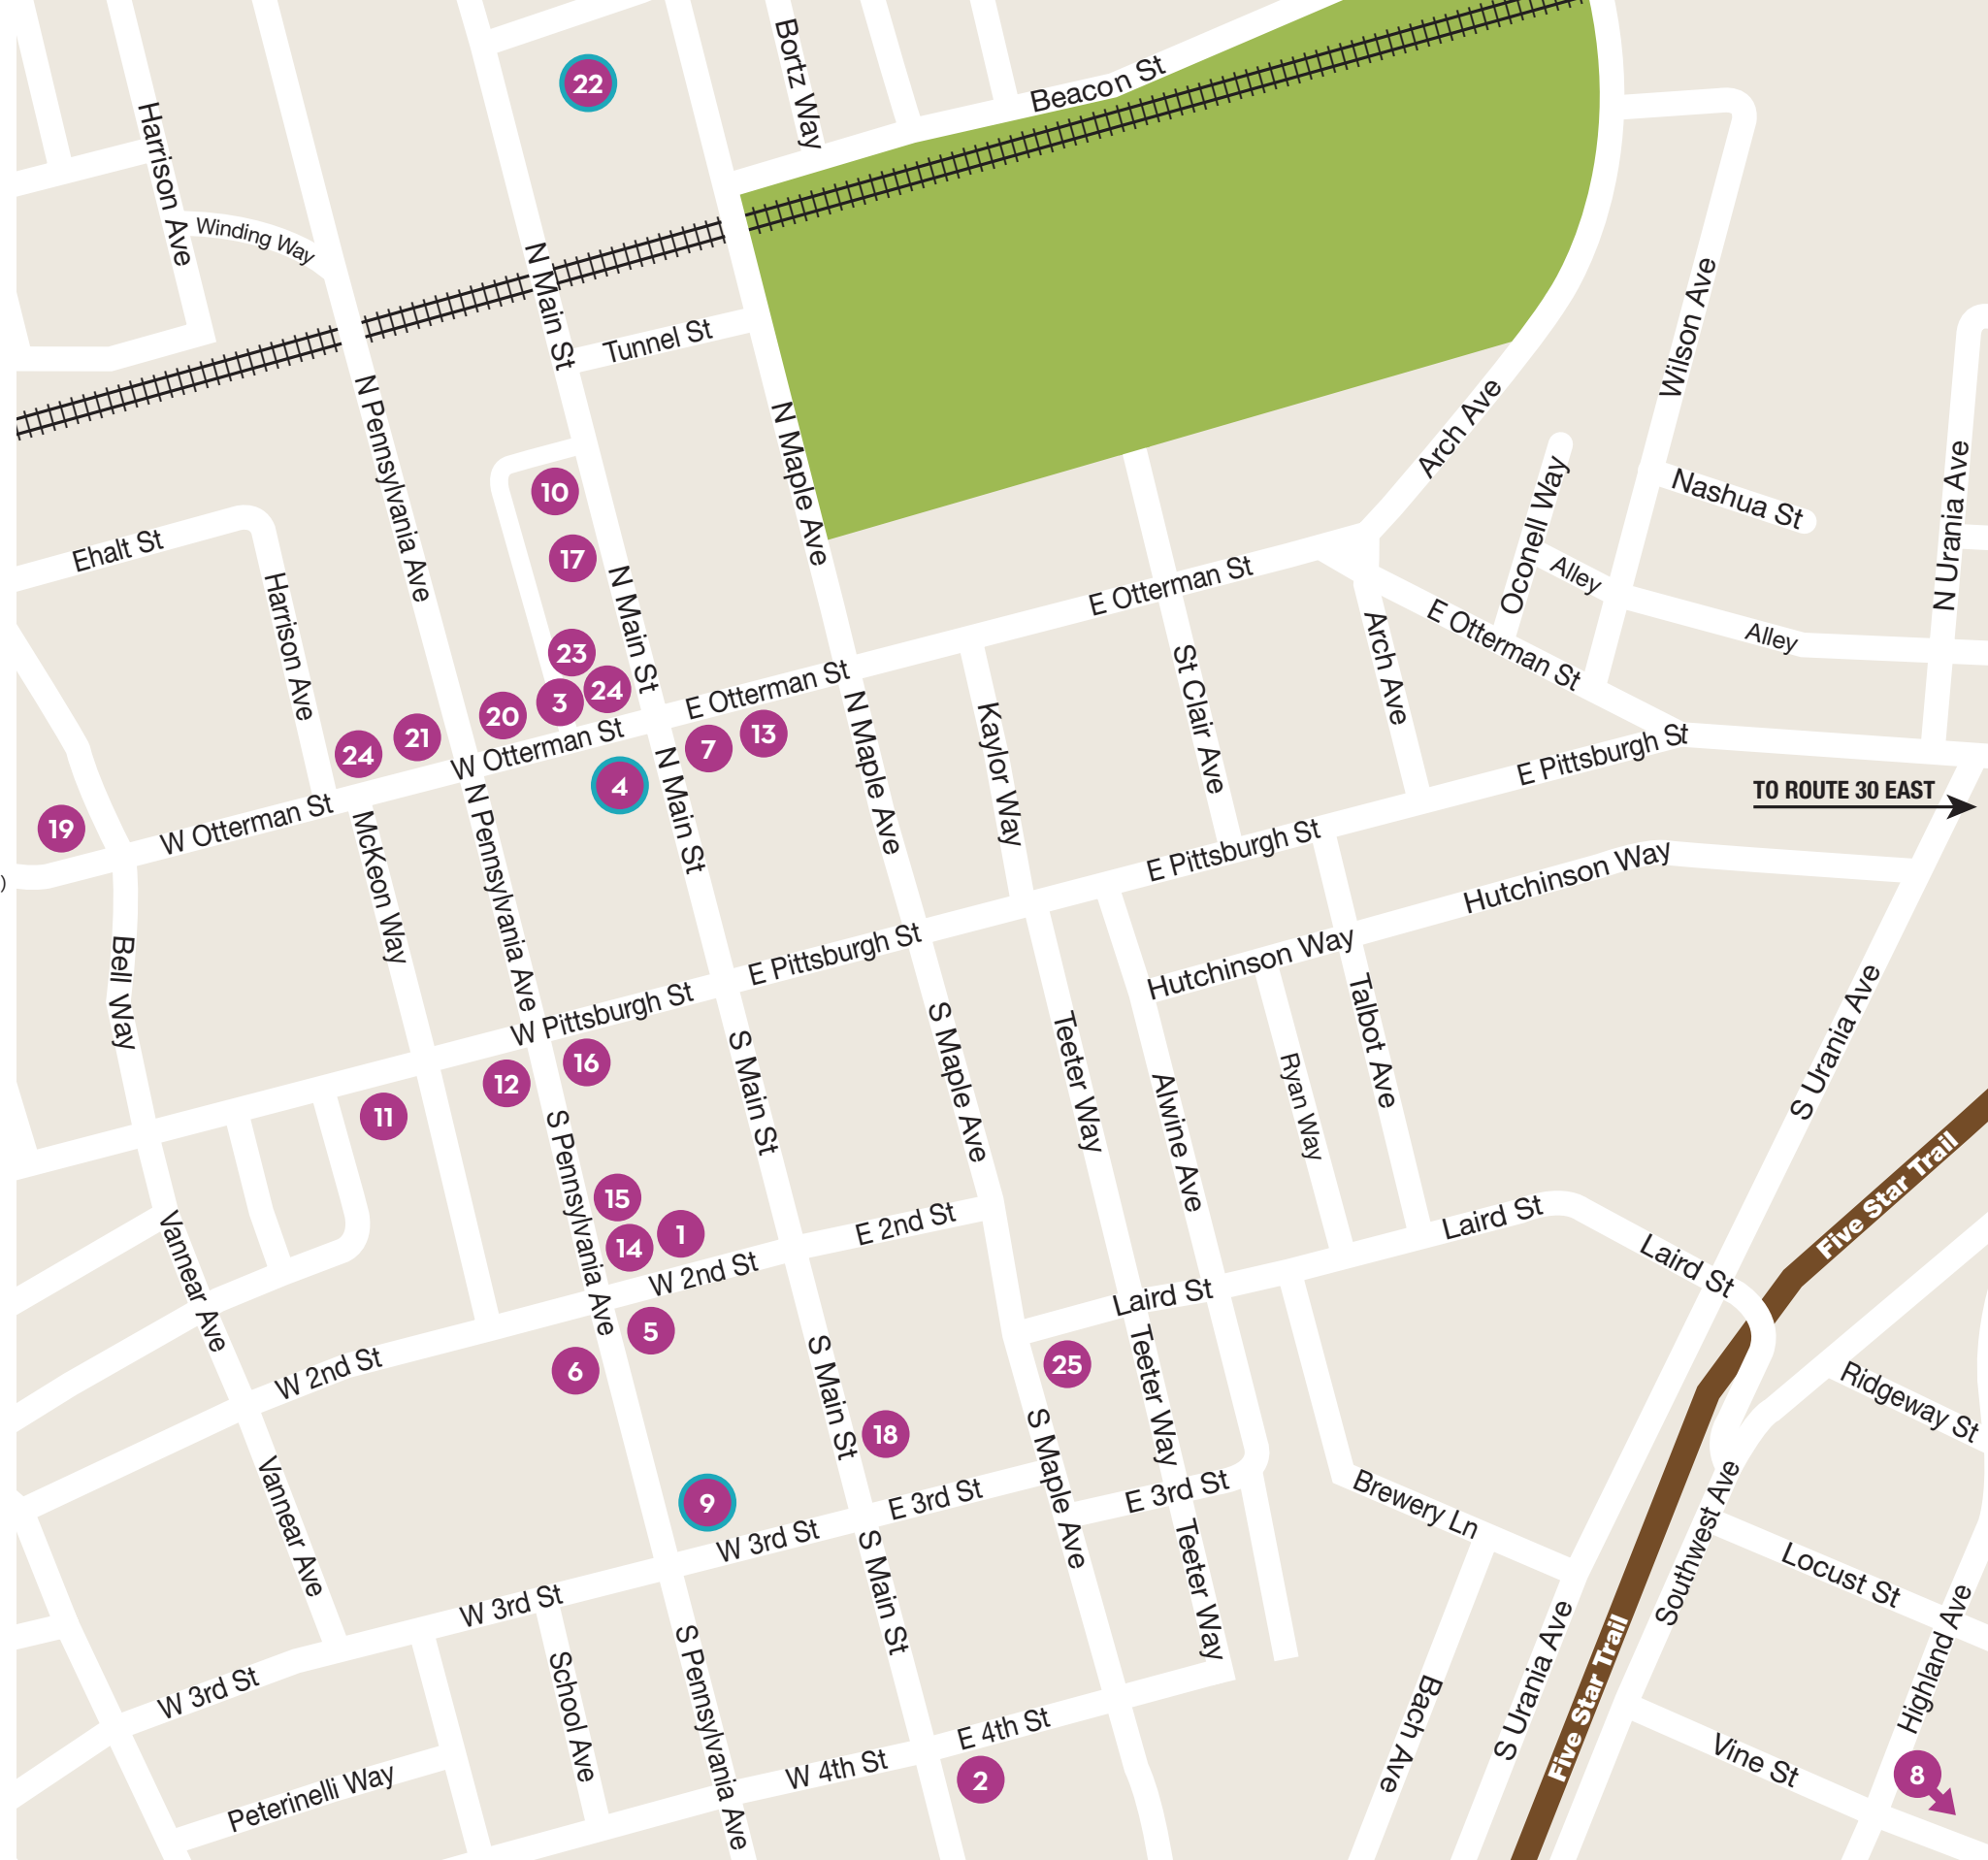

GREENSBURG

ARTS

WALK

Experience the Greensburg arts scene during ArtsWalk, a day of discovering the visual and performing arts our town has to offer. Use this map to set off on a self-guided walking tour of downtown Greensburg. Explore the work of local, regional and national artists at the various stops, including the Westmoreland Cultural Trust's Incubator for the Arts and Art in the Alley, The Westmoreland Museum of American Art, Seton Hill University Arts Center and more. Plus, be sure to check out all of the retailers, restaurants and other businesses in downtown Greensburg with special offers for ArtsWalk participants.

1. Artisans of Hands & Heart
2. Beeghly & Company Jewelers
3. Caffe Barista
4. Courthouse Square *
5. Crossroads Boutique & Cattiva
6. DV8
7. Fitness Envi
8. Greensburg Art Center (230 Todd School Road)
9. Greensburg Hempfield Area Library *
10. Helman-Ghrist Parking Lot
11. Major Stokes
12. McFeely's Gourmet Chocolate
13. Mr. Toads
14. Noble Vision
15. Parklet on S. Pennsylvania Avenue
16. Penelope's
17. Pottery Playhouse
18. Serenity Bead Shop & Studio
19. Seton Hill University Arts Center ●
20. The Palace Theatre
21. The Rialto
22. The Westmoreland Museum of American Art * ●
23. Westmoreland Cultural Trust Art in the Alley
24. Westmoreland Cultural Trust Incubator for the Arts ●
25. YWCA Thrift Shop

* Info Spot with Maps and Wristbands

● Public Restrooms

For a schedule of events, see reverse side.

For more information, visit:

greensburgartswalk.com

Use #GbgArtsWalk on social media to share your ArtsWalk experience.

Presented by:

THE WESTMORELAND
MUSEUM of AMERICAN ART

Printing provided by: